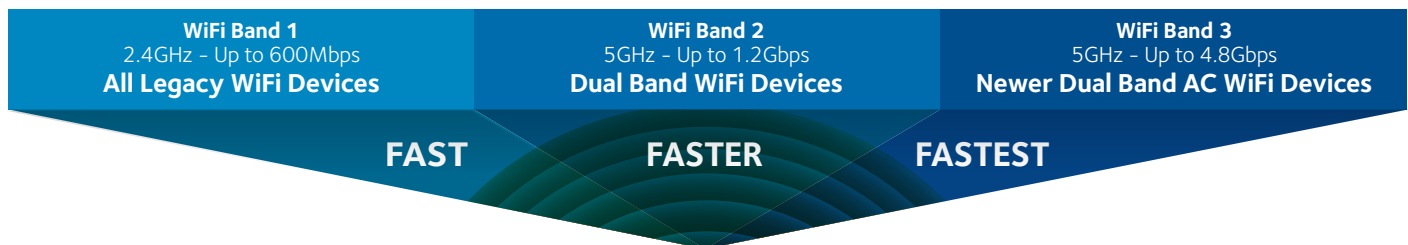

NIGHTHAWK®

Nighthawk® AX8 8-Stream AX6600 Tri-Band WiFi Router

Tri-Band WiFi

The Nighthawk AX8 AX6600 Router with breakthrough Tri-Band WiFi technology delivers a massive combined wireless speed of up to 6.6Gbps. The AX8 optimizes WiFi performance by intelligently assigning every device to the fastest WiFi band possible and doing so allows devices to connect at their maximum speed. Even if everyone and everything in the home that's connected to the Internet is streaming, gaming, working, playing, socializing or updating at the same time, the AX8 won't miss a beat—you'll enjoy seamless clarity and zero lag.

Tri-Band WiFi provides 3 dedicated WiFi Bands