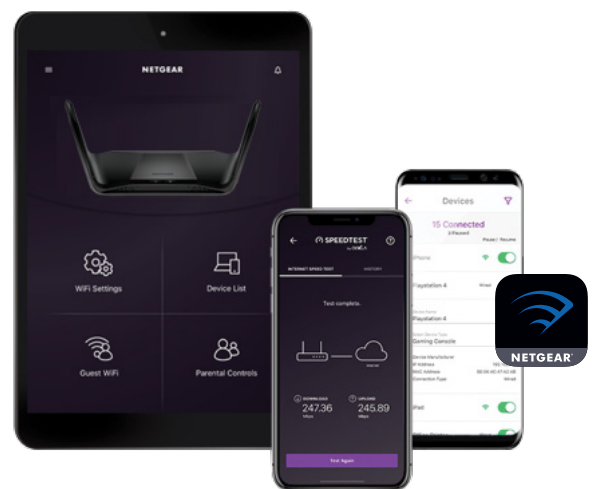

Nighthawk App

The NETGEAR Nighthawk® App makes it easy to set up your router and get more out of your WiFi. With the app, you can install your router in a few steps—just connect your mobile device to the router network and the app will walk you through the rest. Once set up, you can use the intuitive dashboard to pause the Internet on your connected devices, run a quick Internet speed test, and much more!

- Anywhere Access—Easily monitor your home network anytime, anywhere
- Internet Speed Test—Check the broadband speeds from your service provider
- Pause Internet—Pause the Internet to any device
- Traffic Meter—Track Internet data usage
- Guest Networks—Set up separate WiFi access for guests
- Quick Setup—Get connected in just minutes
- Get it at nighthawk-app.com